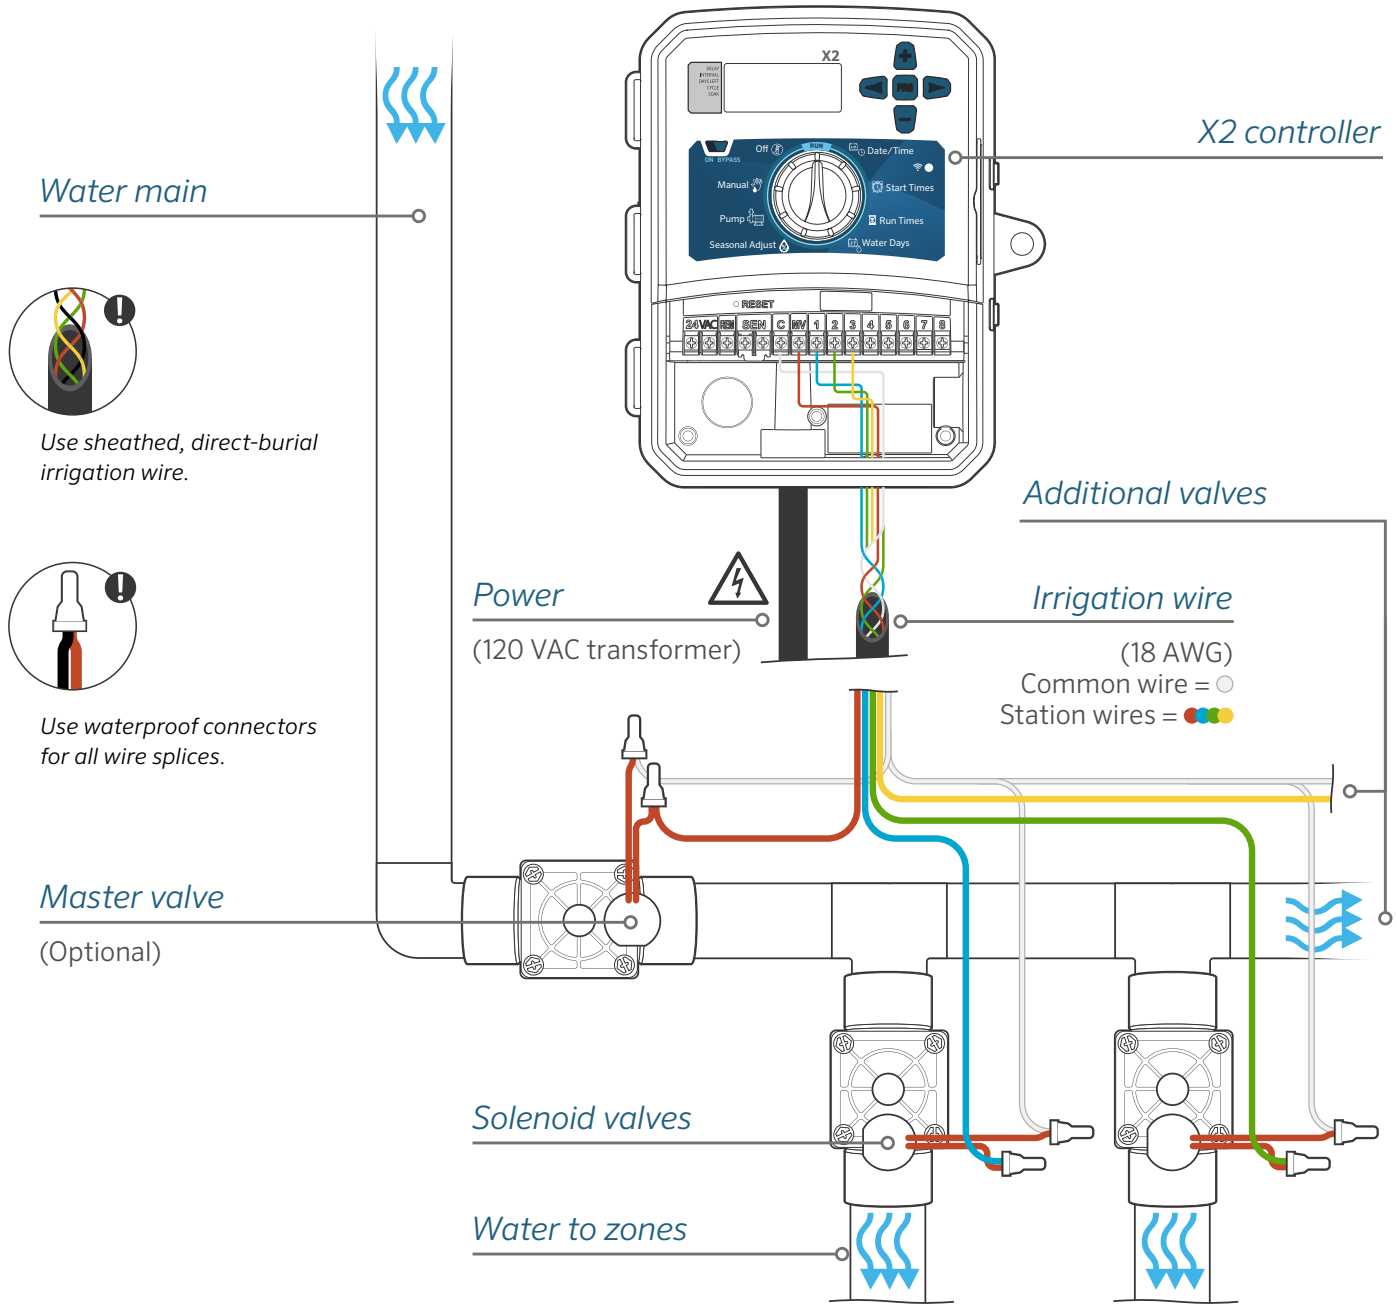

X2™ CONTROLLER WIRING DIAGRAM

Troubleshooting

Need more helpful information on your product? Find tips on installation, controller programming, and more.

hunter.direct/x2help